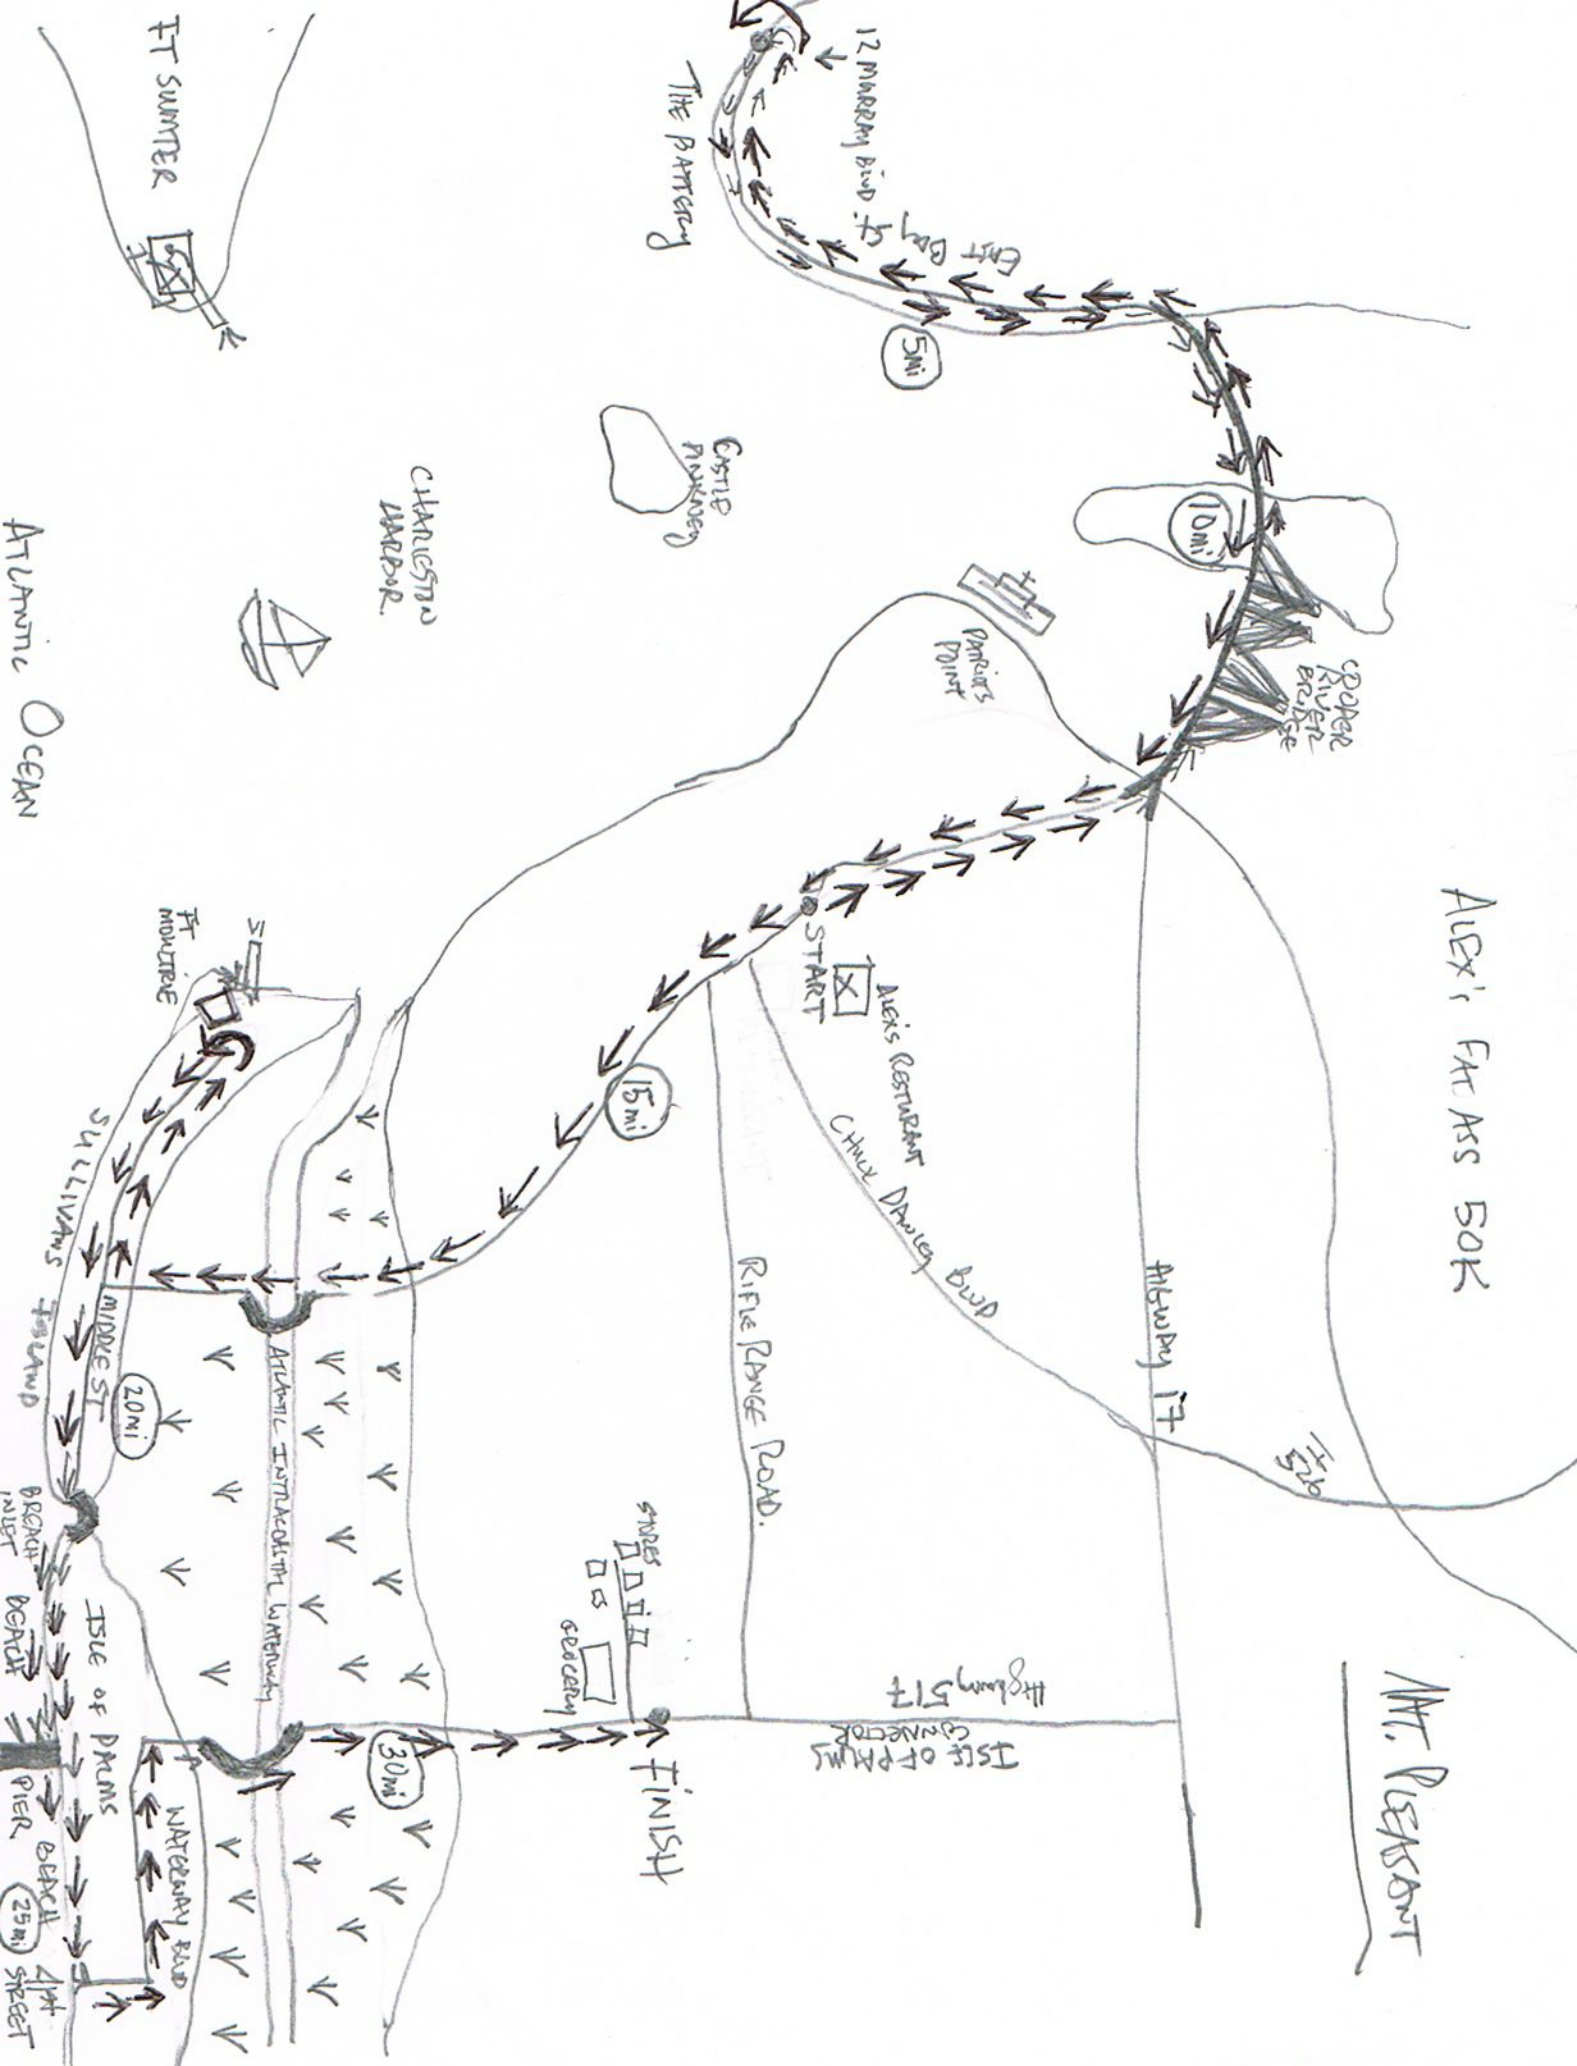

Alex's Fat Ass 50K

Mt. Pleasant

ISLE OF PALMS  
GOLF COURSE

FINISH

STORES  
GROCERY

CHARLESTON  
HARBOR

ATLANTIC OCEAN

FT SUMNER

ISLE OF PALMS  
MIDDLE ST  
SULLIVAN'S  
FT MOULTRIE

ATLANTIC INTRACOASTAL WATERWAY

WATERWAY BLVD  
BEACH PIER  
BEACH STREET

OPPER'S  
PIER

START  
Alex's Restaurant  
Chuk Dawley Bldg

RIFLE RANGE ROAD

Highway 17

Highway 517

12 Murray Blvd  
The Battery

Highway 517